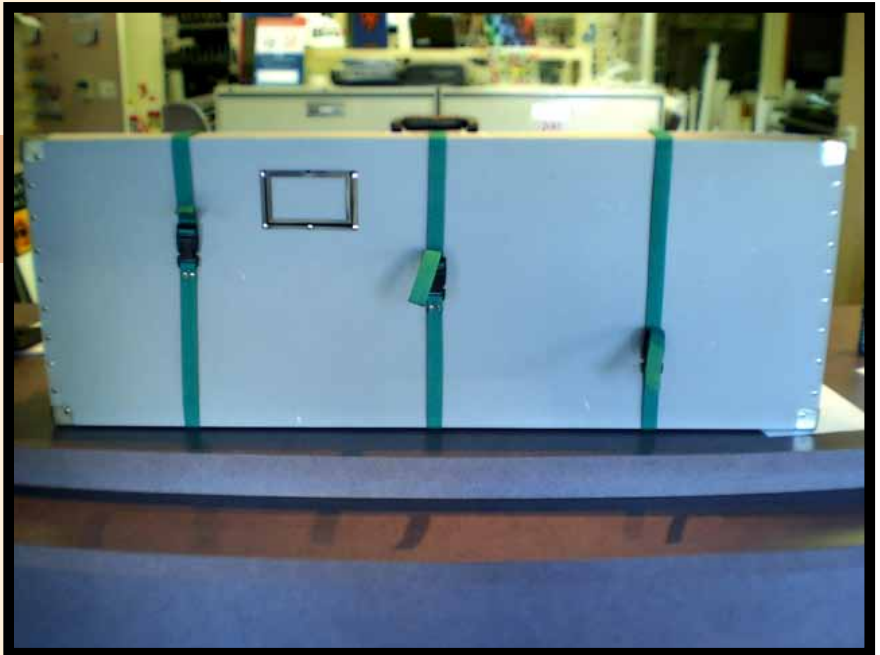

TRADE SHOW SIGNAGE

Pop Up Displays

Display 4 40.5" x 67" Wide

- 4 Fabric Panels 40" x 15.75"
- No Stand Required

~~*\$741.00~~

*Booth Only.
Graphics available upon request.
Additional charges will apply.

TB204